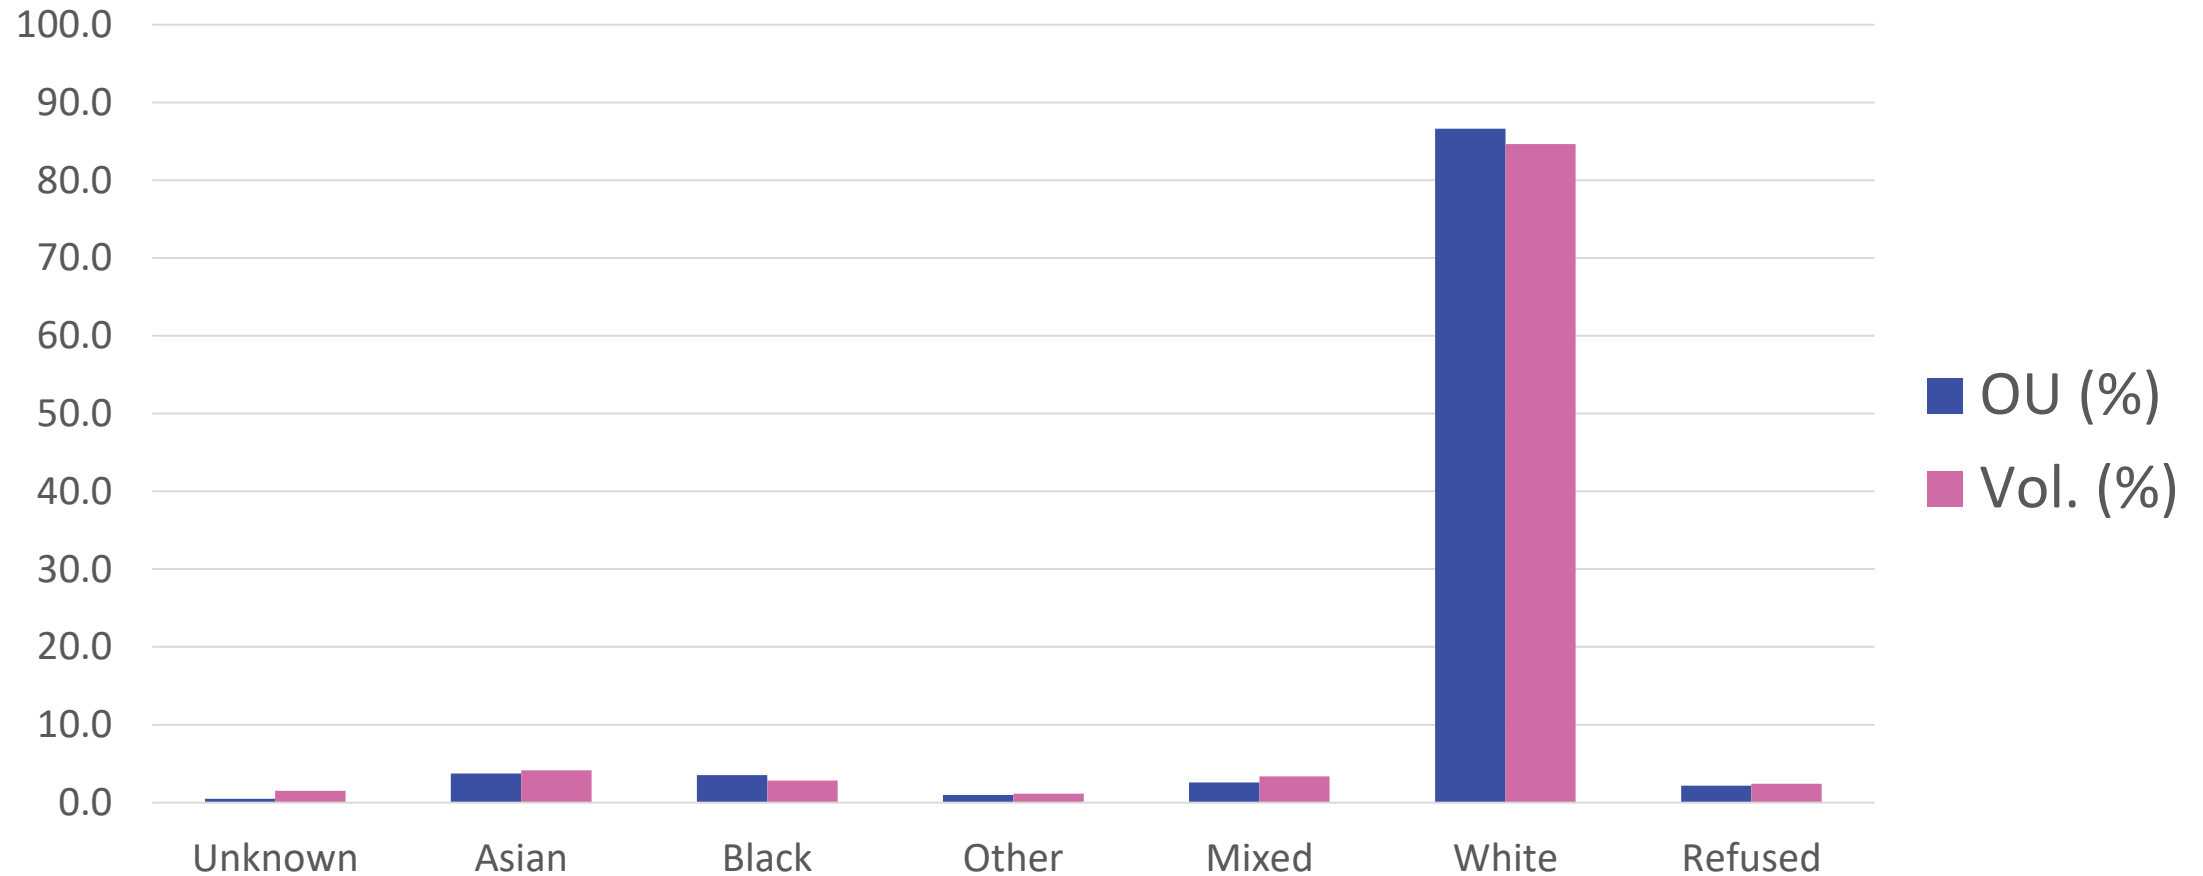

Volunteer Demographic Data

For volunteers active in roles between January 2020 and March 2021

Number of volunteers included in data: 534

SUPPORT

ENCOURAGE

EMPOWER

www.oustudents.com

Age

Course Level

Disability

Ethnicity (Grouped)

Gender

Nation (UK Volunteers)

Sexual Orientation

**OU Students
Association**

PO Box 397
Walton Hall
Milton Keynes
United Kingdom
MK7 6BE