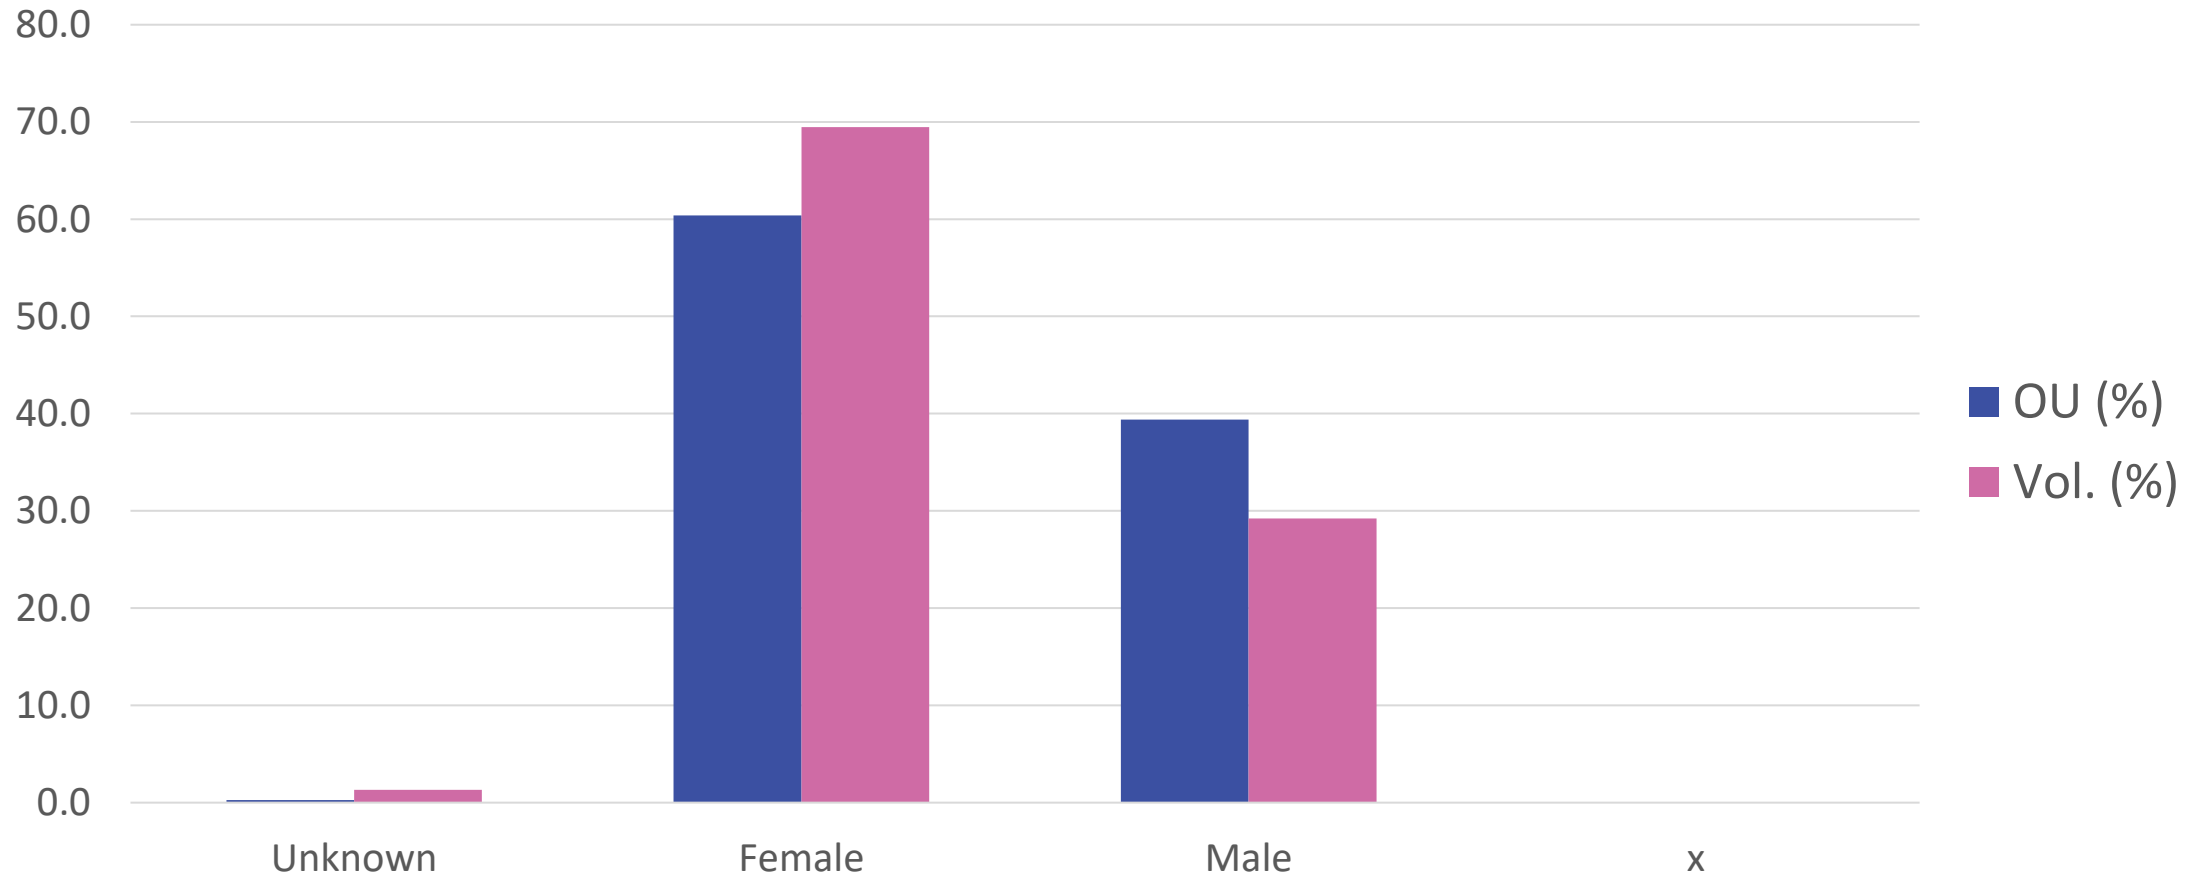

Volunteer Demographic Data

For volunteers active in roles between January 2020 and March 2021

Number of volunteers included in data: 534

SUPPORT

ENCOURAGE

EMPOWER

www.oustudents.com

Age

Course Level

Disability

Ethnicity (Grouped)

Gender

Nation (UK Volunteers)

Sexual Orientation

**OU Students
Association**

PO Box 397
Walton Hall
Milton Keynes
United Kingdom
MK7 6BE