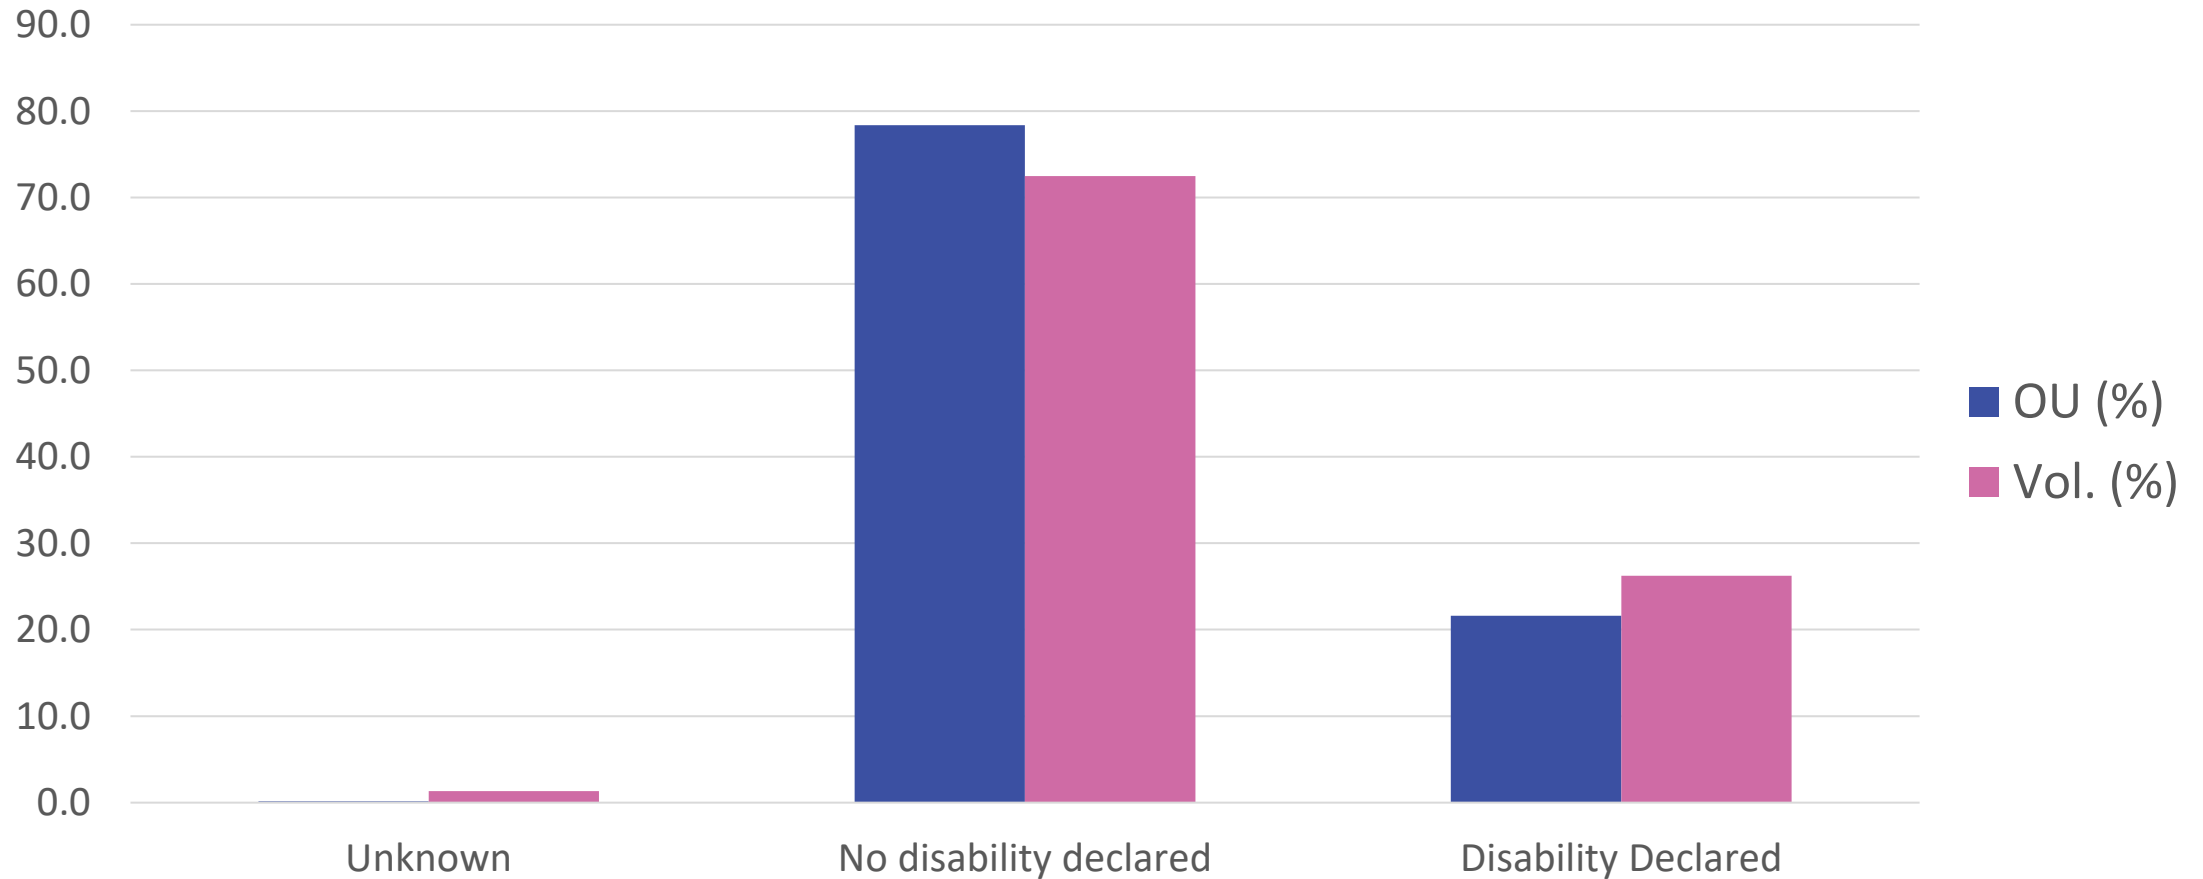

Volunteer Demographic Data

For volunteers active in roles between January 2020 and March 2021

Number of volunteers included in data: 534

SUPPORT

ENCOURAGE

EMPOWER

www.oustudents.com

Age

Course Level

Disability

Ethnicity (Grouped)

Gender

Nation (UK Volunteers)

Sexual Orientation

**OU Students
Association**

PO Box 397
Walton Hall
Milton Keynes
United Kingdom
MK7 6BE