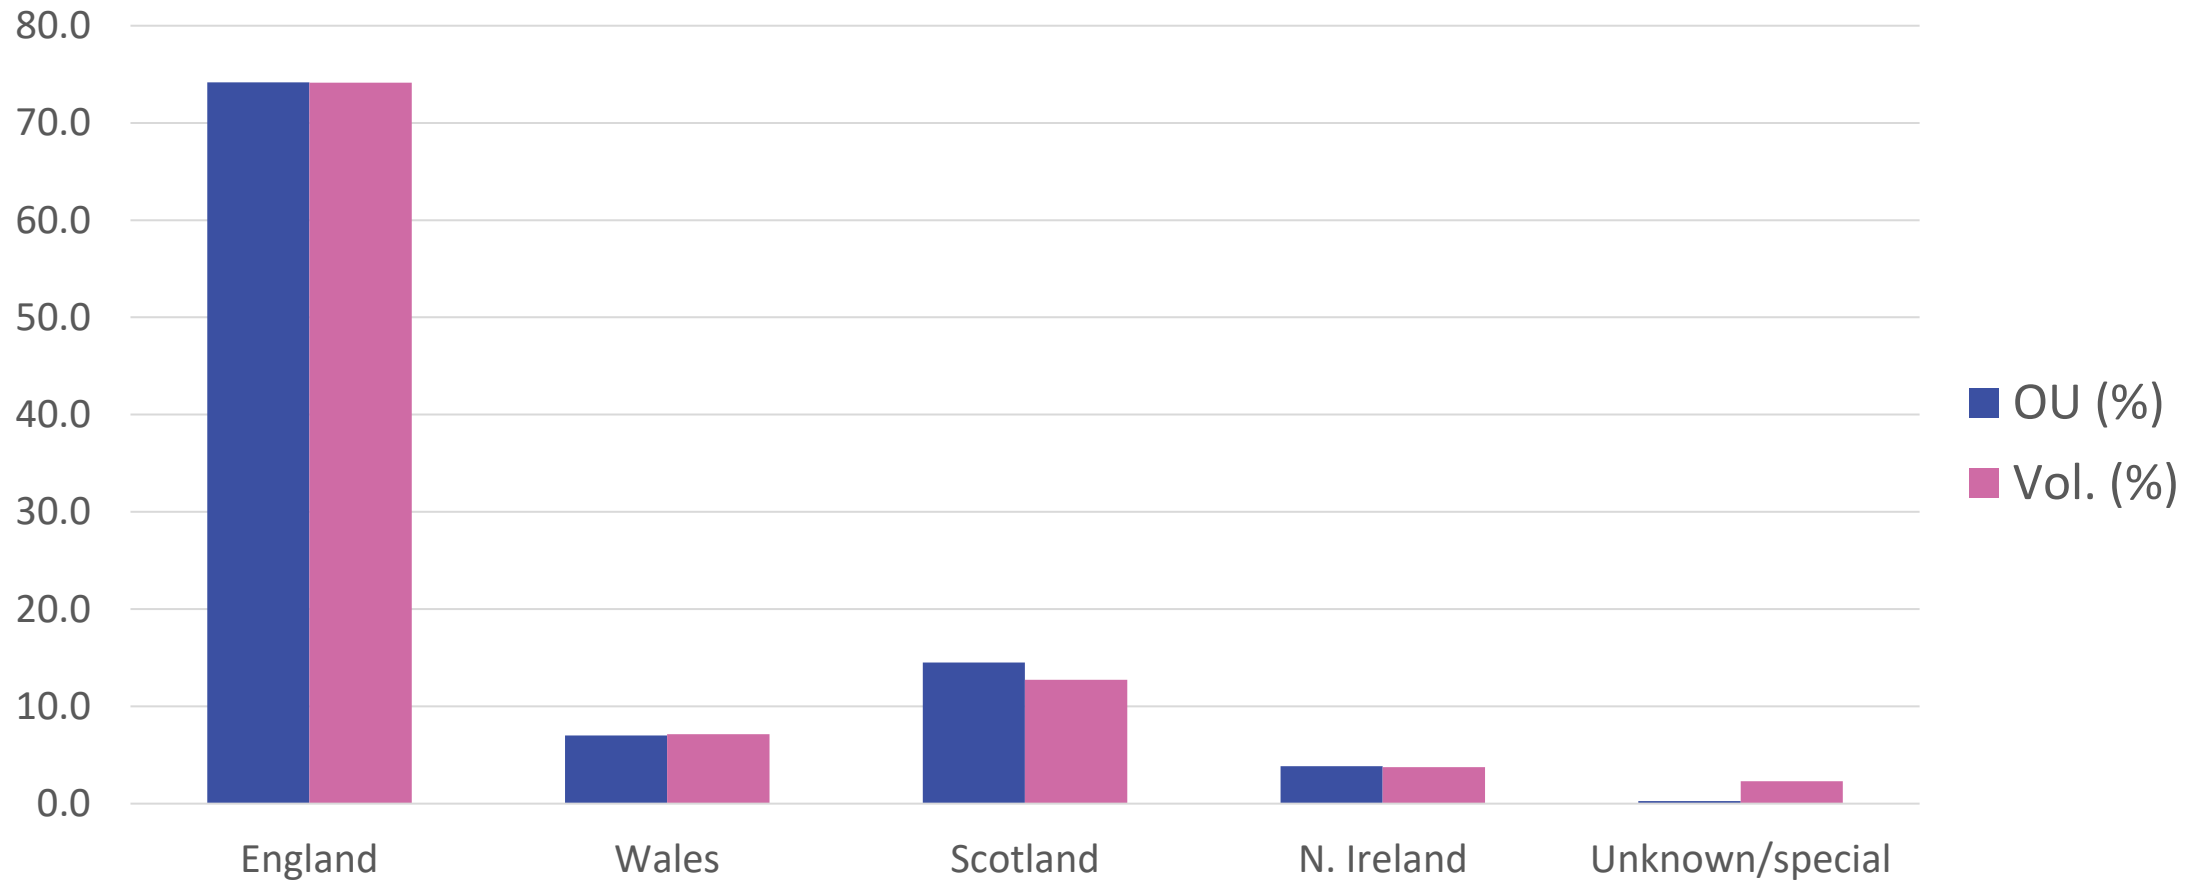

Volunteer Demographic Data

For volunteers active in roles between January 2020 and March 2021

Number of volunteers included in data: 534

SUPPORT

ENCOURAGE

EMPOWER

www.oustudents.com

Age

Course Level

Disability

Ethnicity (Grouped)

Gender

Nation (UK Volunteers)

Sexual Orientation

**OU Students
Association**

PO Box 397
Walton Hall
Milton Keynes
United Kingdom
MK7 6BE