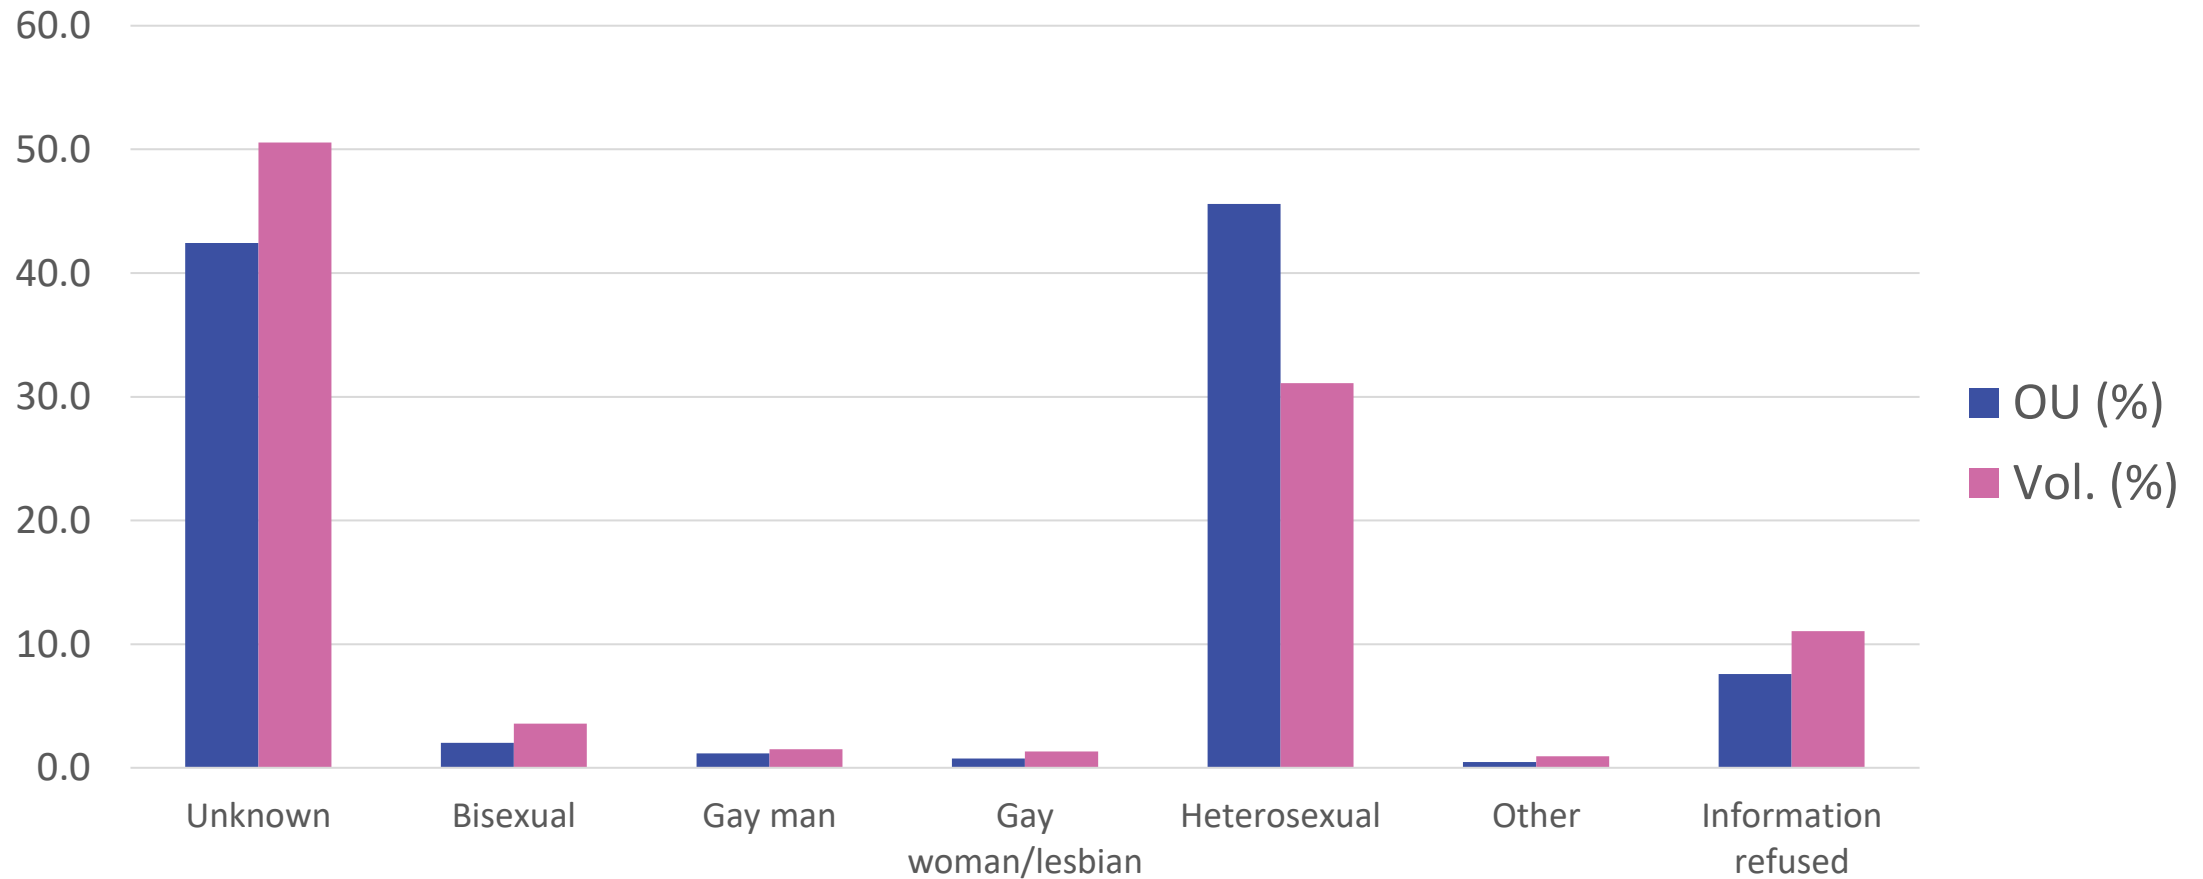

Volunteer Demographic Data

For volunteers active in roles between January 2020 and March 2021

Number of volunteers included in data: 534

SUPPORT

ENCOURAGE

EMPOWER

www.oustudents.com

Age

Course Level

Disability

Ethnicity (Grouped)

Gender

Nation (UK Volunteers)

Sexual Orientation

**OU Students
Association**

PO Box 397
Walton Hall
Milton Keynes
United Kingdom
MK7 6BE