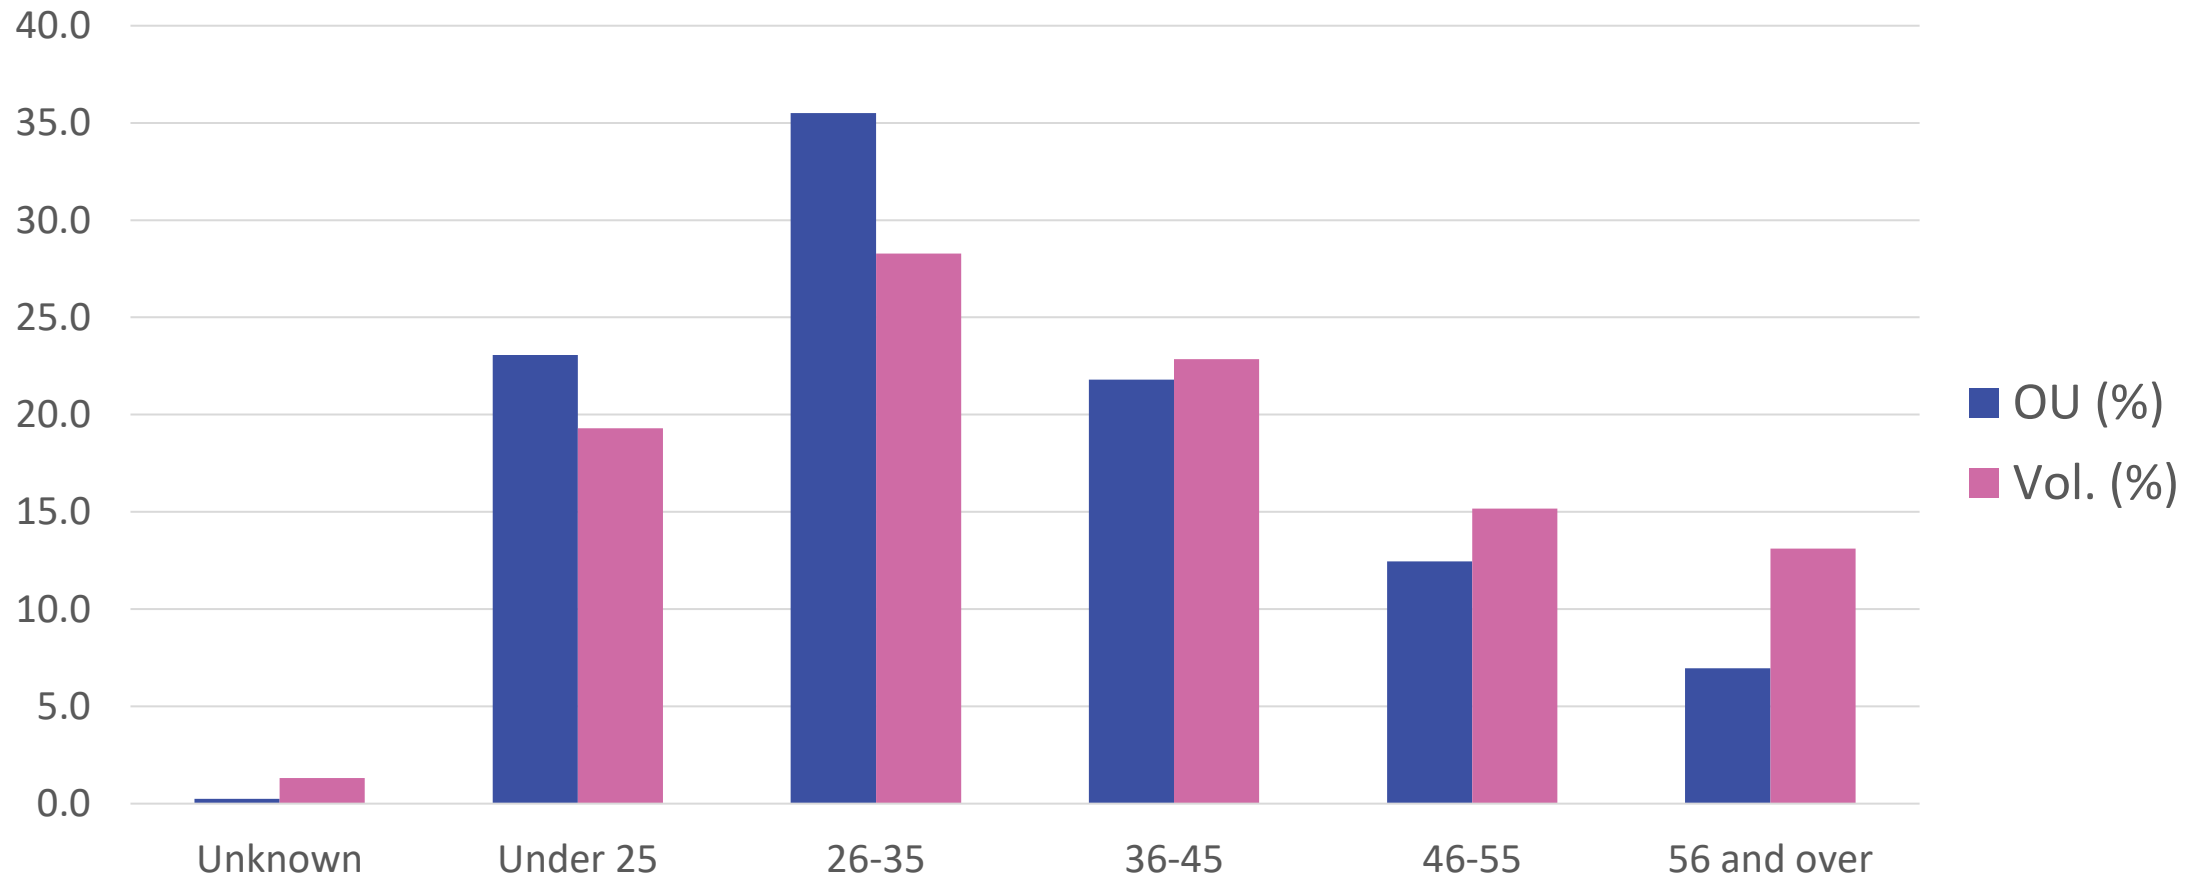

Volunteer Demographic Data

For volunteers active in roles between January 2020 and March 2021

Number of volunteers included in data: 534

SUPPORT

ENCOURAGE

EMPOWER

www.oustudents.com

Age