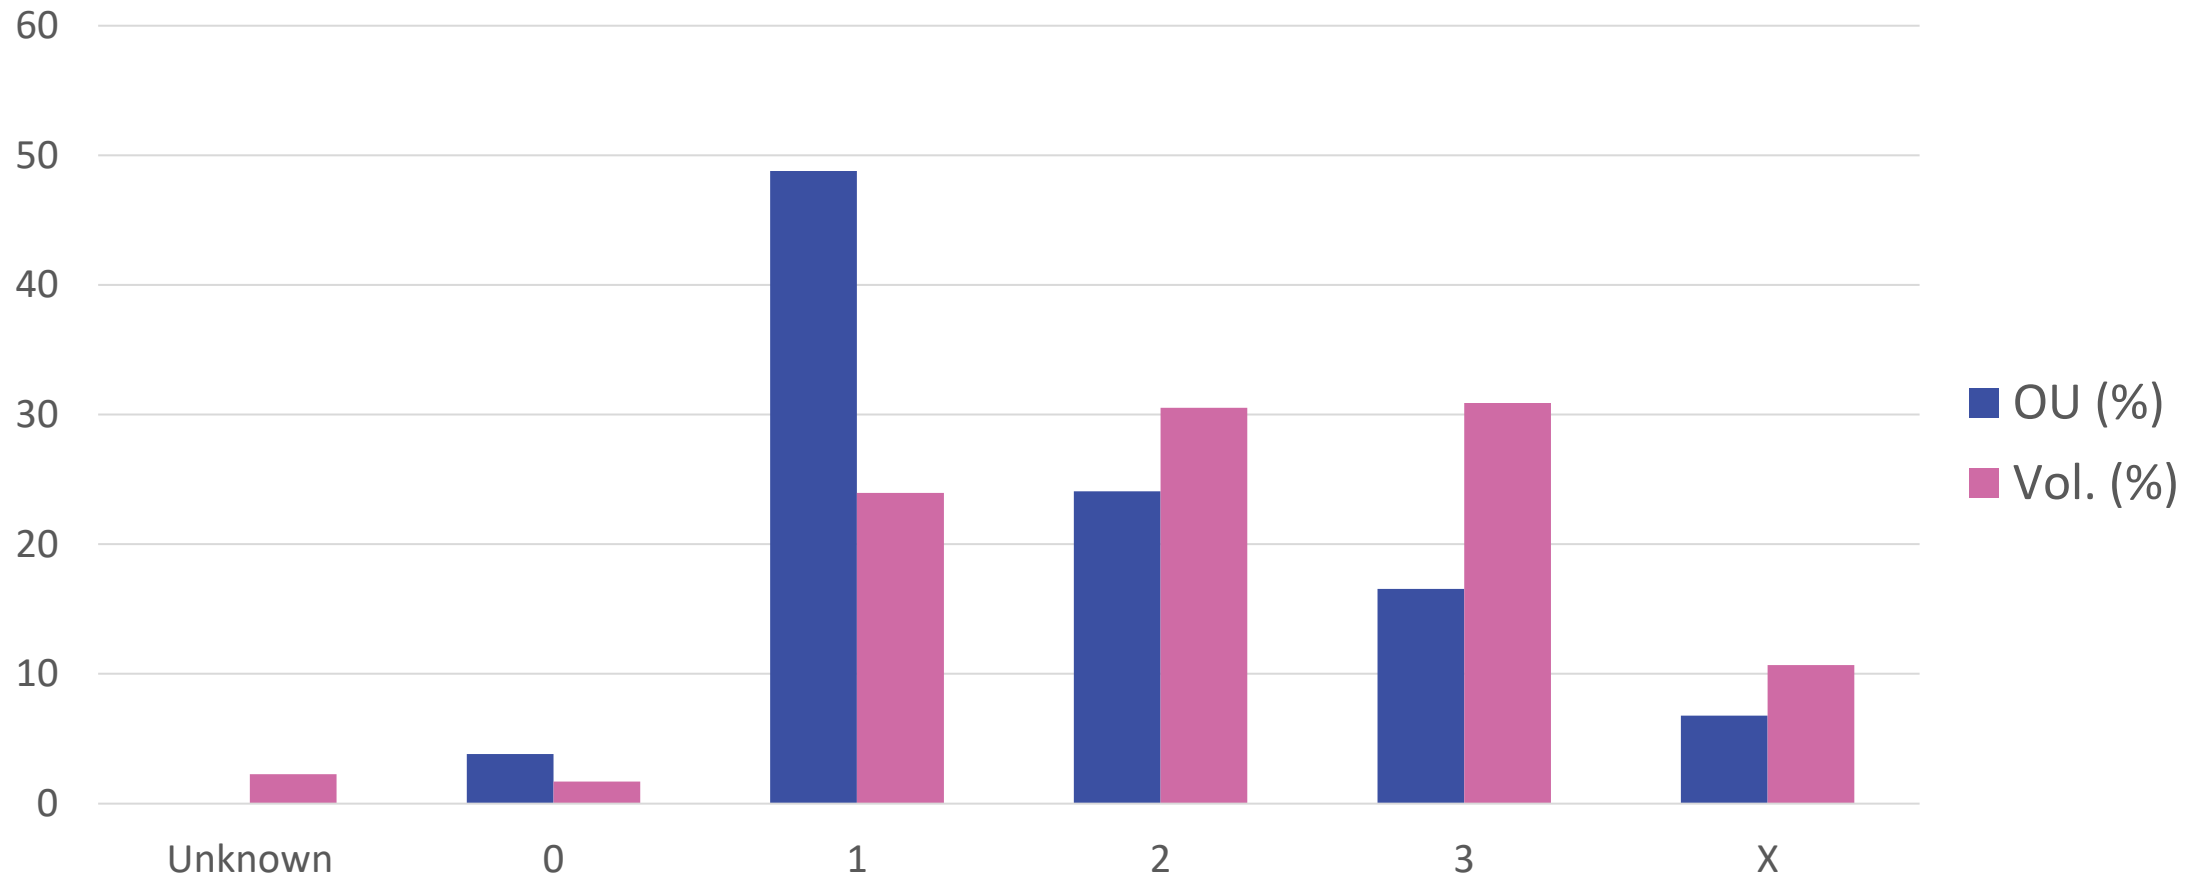

Volunteer Demographic Data

For volunteers active in roles between January 2020 and March 2021

Number of volunteers included in data: 534

SUPPORT

ENCOURAGE

EMPOWER

www.oustudents.com

Age

Course Level

Disability

Ethnicity (Grouped)

Gender

Nation (UK Volunteers)

Sexual Orientation

**OU Students
Association**

PO Box 397
Walton Hall
Milton Keynes
United Kingdom
MK7 6BE